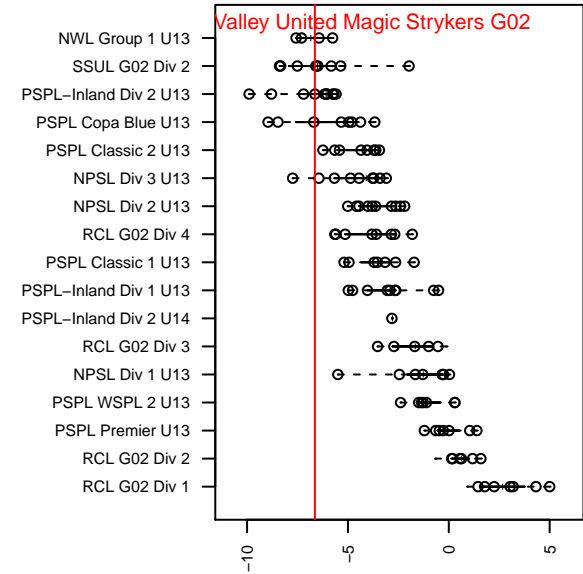

Wenatchee Valley United Magic Strykers G02

Wenatchee, WA
 G02 total strength=458
 attack=0.48 defense=0.2
 fall league = PSPL–Inland Div 2 U13
 spr league = Spr PSPL–Inland Div 2 U13

alt names used: Wenatchee Valley United SC Magic Strykers Q
 Venues played: 2015 PSPL–Inland Div 2 U13
 Wenatchee Valley United SC Magic Strykers Q 2015 Spr PSPL–Inland Div 2 U13

Wenatchee Valley United Magic Strykers G02
 Dots are actual minus expected GF (blue circles) and GA (red triangles).
 Blue line is smoothed change in attack strength. Red is smoothed change in defense strength.

**attack and defense variance (black dot)
relative to other teams
and top 10 in region**

**attack and defense rating
relative to others at age
and all opponents in last 13 months**

Performance relative to 13 month average